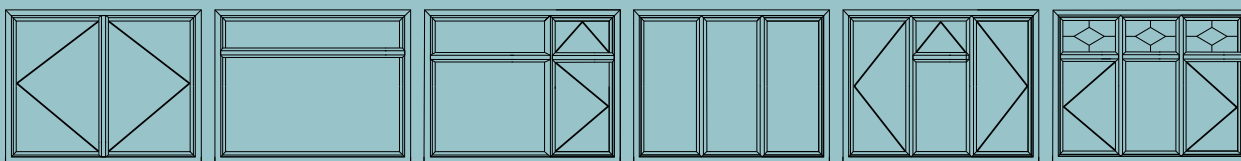

French windows.

Stylish continental styled French windows are a real alternative to standard casements, which give the added benefit of an unspoilt view without a fixed window frame being in the way.