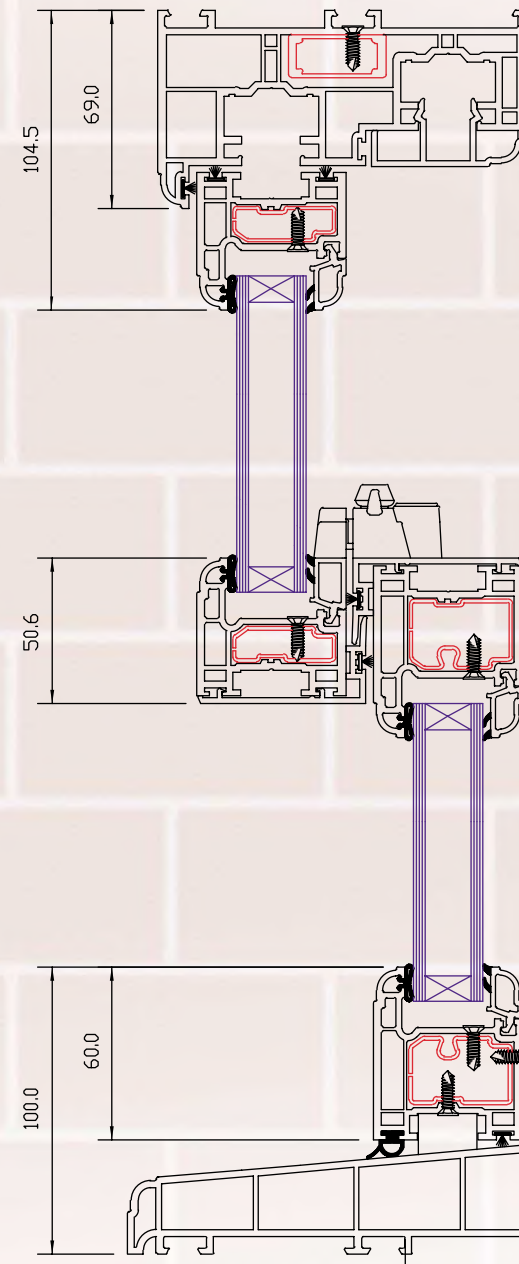

STANDARD CONFIGURATION