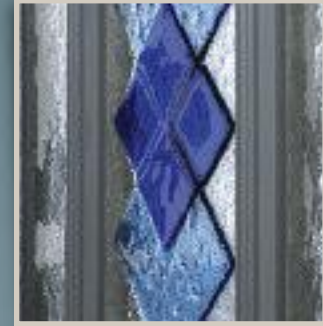

Rome One Fused Diamonds

Blenheim One Fused Lily

Seville Fused Blue Squares

Seville Fused Blue Diamonds

Fused Diamonds Glass Detail

Seville Fused Blue Flowers

Kensington Two Fused Tivoli

Please Note By the very nature of its manufacture using molten glass, fused designs may contain minor imperfections, these are all part of the fused creation process and contribute to the unique nature of its design.