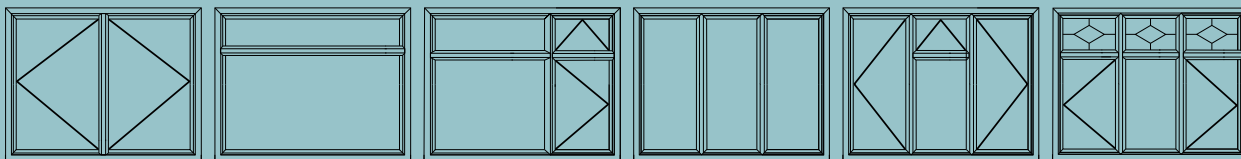

French windows.

Stylish continental styled French windows are a real alternative to standard casements, which give the added benefit of an unspoilt view without a fixed window frame being in the way.