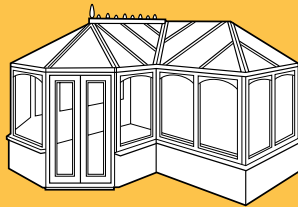

Make a statement with a conservatory that gives an air of affordable luxury that you can enjoy all year round.

Choose from a 'T' shaped Edwardian or a 'P' shaped Victorian conservatory with a multi-faceted end. Our Edwardian design – rectangular or square in shape with no gable end - has a timeless elegance that complements all house styles, whether traditional or contemporary.

The Victorian

A minimum of 5 angular sides with a 3 or 5 facet roof is available in a variety of sizes and finishes to suit your home.

The Edwardian

Normally square or rectangular available in a variety of sizes and finishes to complement your home.

The 'P' Victorian

A flexible style for those who want to create an even larger living space and add more value to your home.

The Lean-to

Square or rectangular, with the classic pitched roof system.

Ask for further information on the roof glazing options available.