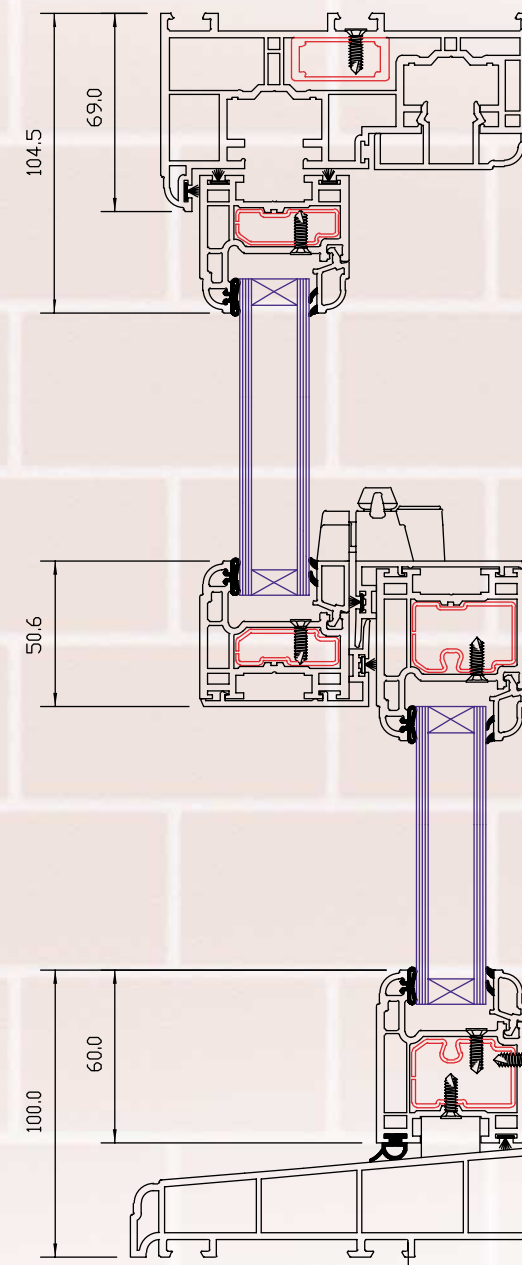

STANDARD CONFIGURATION